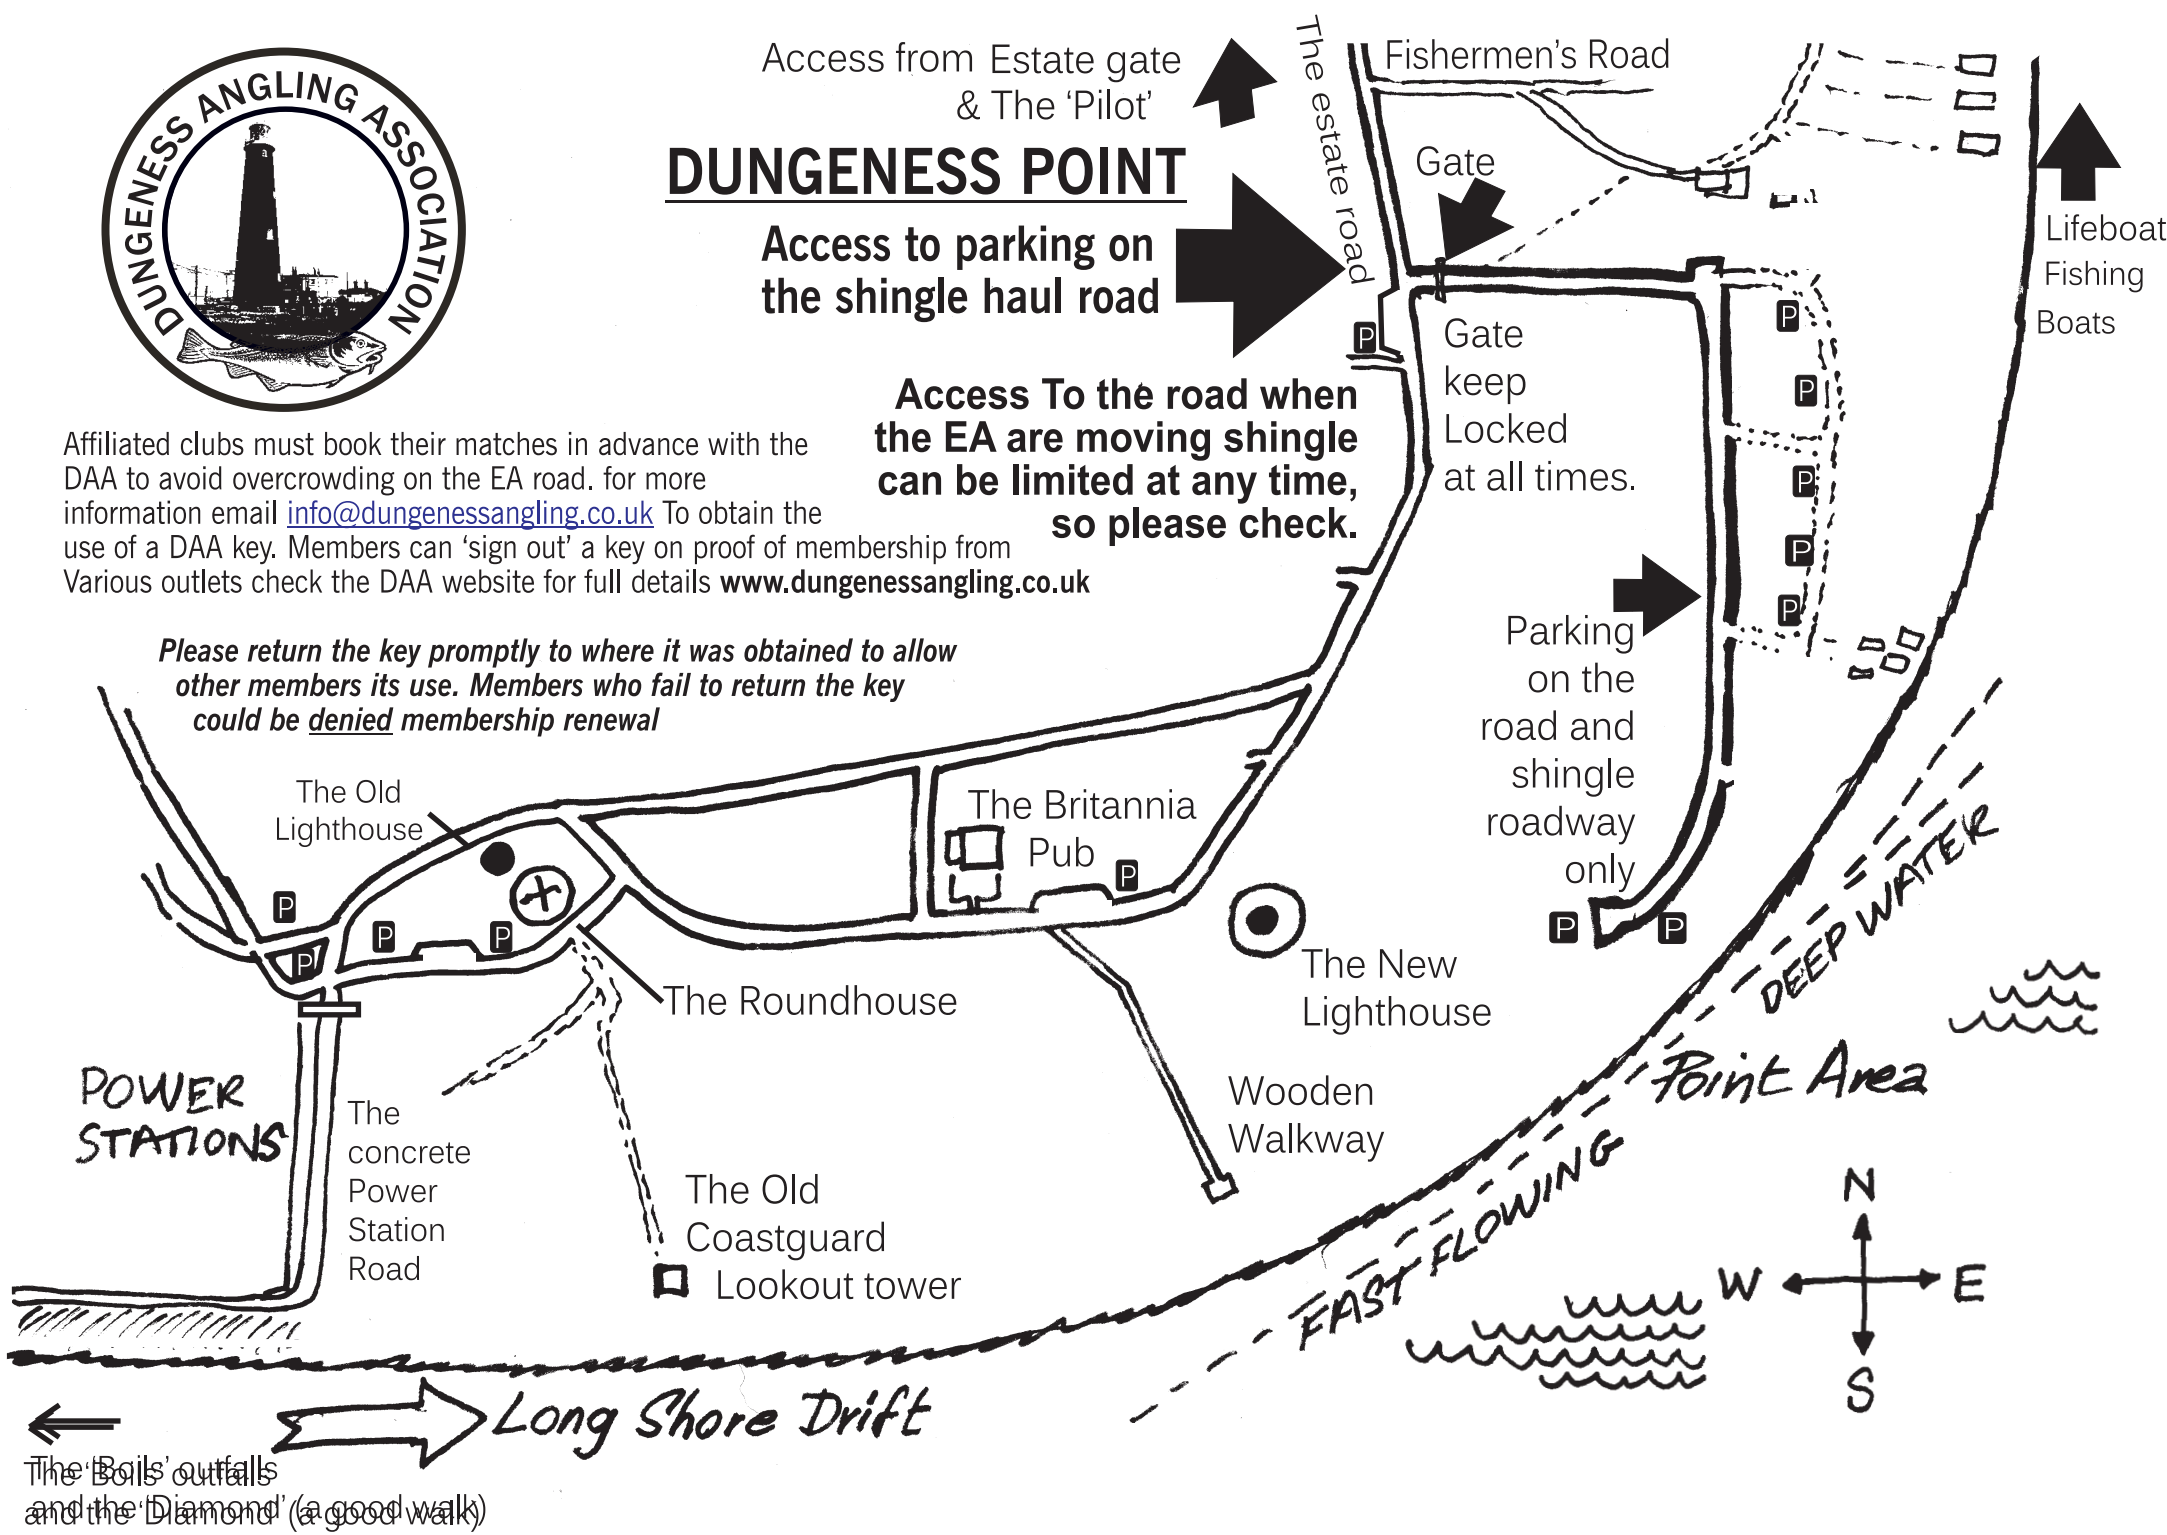

Affiliated clubs must book their matches in advance with the DAA to avoid overcrowding on the EA road. for more information email [info@dungenessangling.co.uk](mailto:info@dungenessangling.co.uk) To obtain the use of a DAA key. Members can 'sign out' a key on proof of membership from Various outlets check the DAA website for full details [www.dungenessangling.co.uk](http://www.dungenessangling.co.uk)

# DUNGENESS POINT

Access from Estate gate & The 'Pilot'

Access to parking on the shingle haul road

**Access To the road when the EA are moving shingle can be limited at any time, so please check.**

← Long Shore Drift →

The 'Boils' outfalls and the 'Diamond' (a good walk)